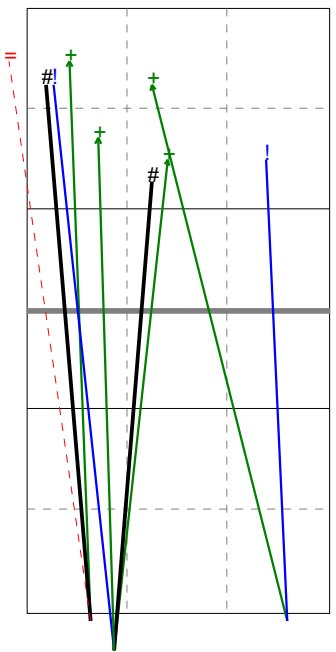

Newcastle Staffs Ladies	0	22	20	18		60	01/18/20	National League	Women's D2N
Manchester Marvels 1	3	25	25	25		75	11.30.00	Madeley, Nr. Crewe	

Analysis selection

Newcastle Staffs Ladies | Serve | Rotation detail

S1 Ind. *E% N = =% # /
4 62% 13 1 8% 2 0

S6 Ind. *E% N = =% # /
5 89% 9 1 11% 2 0

S5 Ind. *E% N = =% # /
5 40% 5 0 0% 0 0

S4 Ind. *E% N = =% # /
7 82% 11 0 0% 3 0