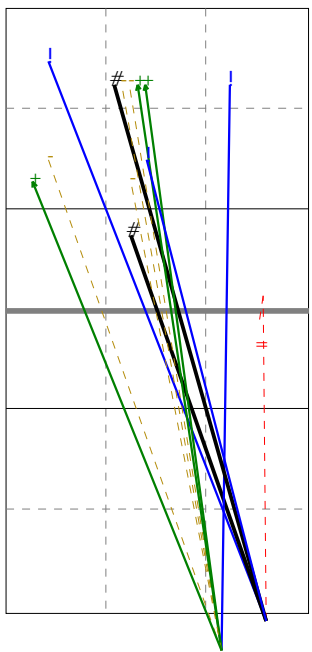

Newcastle Staffs Ladies	0	22	20	18		60	01/18/20	National League	Women's D2N
Manchester Marvels 1	3	25	25	25		75	11.30.00	Madeley, Nr. Crewe	

Analysis selection

Newcastle Staffs Ladies | Serve | Rotation detail

S1 Ind. *E% N = =% # /
4 62% 13 1 8% 2 0

S6 Ind. *E% N = =% # /
5 89% 9 1 11% 2 0

S5 Ind. *E% N = =% # /
5 40% 5 0 0% 0 0

S4 Ind. *E% N = =% # /
7 82% 11 0 0% 3 0