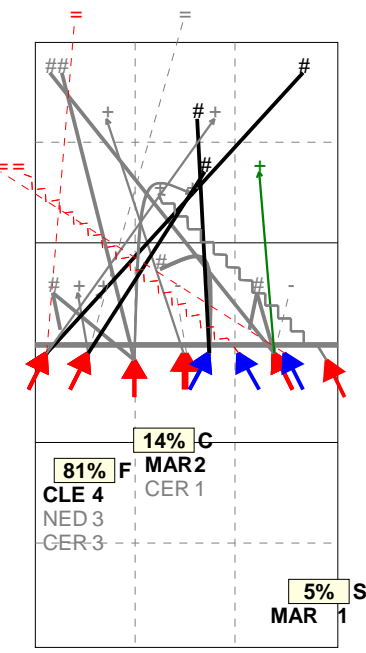

Analysis selection

Manchester Marvels 1 | Attack | Rotation detail

**S1** Ind. \*E% N # #% = /  
5 7% 14 3 21% 2 0

H: 57%(8) P: 7%(1) T: 36%(5)

**S6** Ind. \*E% N # #% = /  
4 -17 6 1 17% 2 0

H: 83%(5) P: 17%(1) T: (0)

**S5** Ind. \*E% N # #% = /  
7 33% 12 4 33% 0 0

H: 50%(6) P: 8%(1) T: 42%(5)

**S4** Ind. \*E% N # #% = /  
6 19% 21 8 38% 4 0

H: 81%(17) P: 10%(2) T: 10%(2)

**S3** Ind. \*E% N # #% = /  
6 14% 14 5 36% 3 0