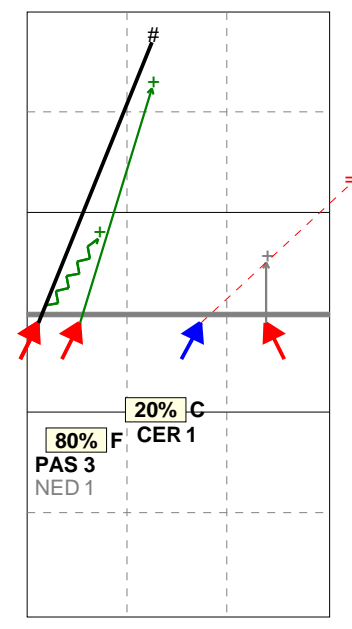

H: 80%(4) P: 20%(1) T: (0)

● = ○ / ▲ ▲ ▲ # — Tip ~ Soft ~