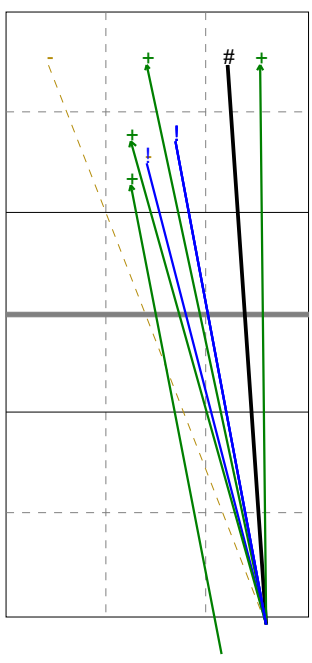

S3 Ind. *E% N = =% # /
4 82% 11 0 0% 1 0

S2 Ind. *E% N = =% # /
6 75% 4 1 25% 1 0