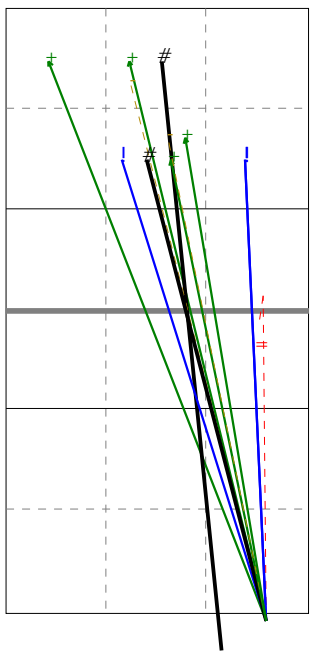

Newcastle Staffs Ladies	0	22	20	18		60	01/18/20	National League	Women's D2N
Manchester Marvels 1	3	25	25	25		75	11.30.00	Madeley, Nr. Crewe	

Analysis selection

Manchester Marvels 1 | Serve | Rotation detail

S1 Ind. *E% N = =% # /
5 75% 12 1 8% 2 0

S6 Ind. *E% N = =% # /
5 69% 13 1 8% 2 0

S5 Ind. *E% N = =% # /
6 69% 13 3 23% 4 0

S4 Ind. *E% N = =% # /
5 60% 20 3 15% 4 0