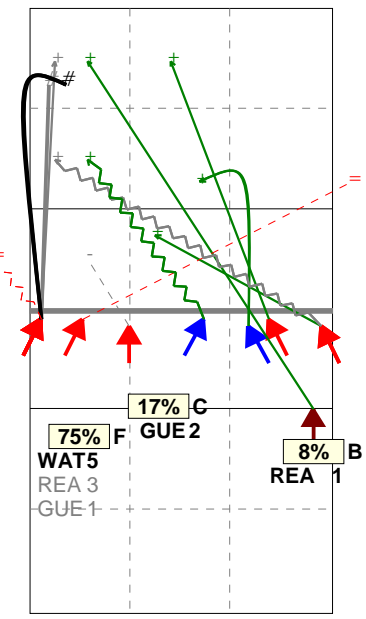

**S5** Ind. \*E% N # #% = /  
7 33% 12 4 33% 0 0

H: 50%(6) P: 8%(1) T: 42%(5)

**S4** Ind. \*E% N # #% = /  
6 19% 21 8 38% 4 0

H: 81%(17) P: 10%(2) T: 10%(2)

**S3** Ind. \*E% N # #% = /  
6 14% 14 5 36% 3 0

H: 50%(7) P: 21%(3) T: 29%(4)

**S2** Ind. \*E% N # #% = /  
5 . 5 1 20% 1 0

H: 80%(4) P: 20%(1) T: (0)

● = ○ / ▲ ▲ ▲ # — Tip ~ Soft ~

Newcastle Staffs Ladies	0	22	20	18		60	01/18/20	National League	Women's D2N
Manchester Marvels 1	3	25	25	25		75	11.30.00	Madeley, Nr. Crewe	

Analysis selection

Newcastle Staffs Ladies | Attack | Rotation detail

**S1** Ind. \*E% N # #% = /  
5 · 12 2 17% 2 0

H: 58%(7) P: 25%(3) T: 17%(2)

**S6** Ind. \*E% N # #% = /  
6 17% 12 3 25% 1 0

H: 50%(6) P: 25%(3) T: 25%(3)