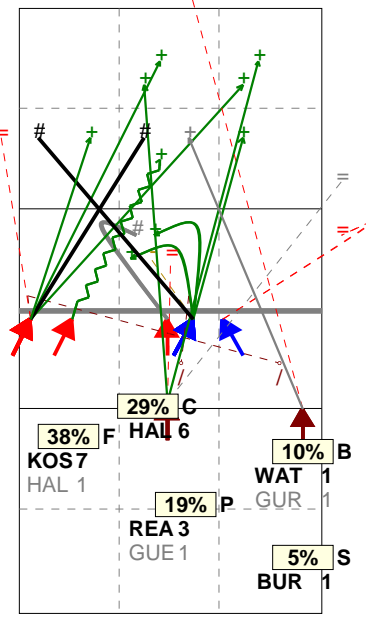

H: 76%(16) P: 5%(1) T: 19%(4)

S3 Ind. *E% N # #% = /
4 -10 10 2 20% 3 0