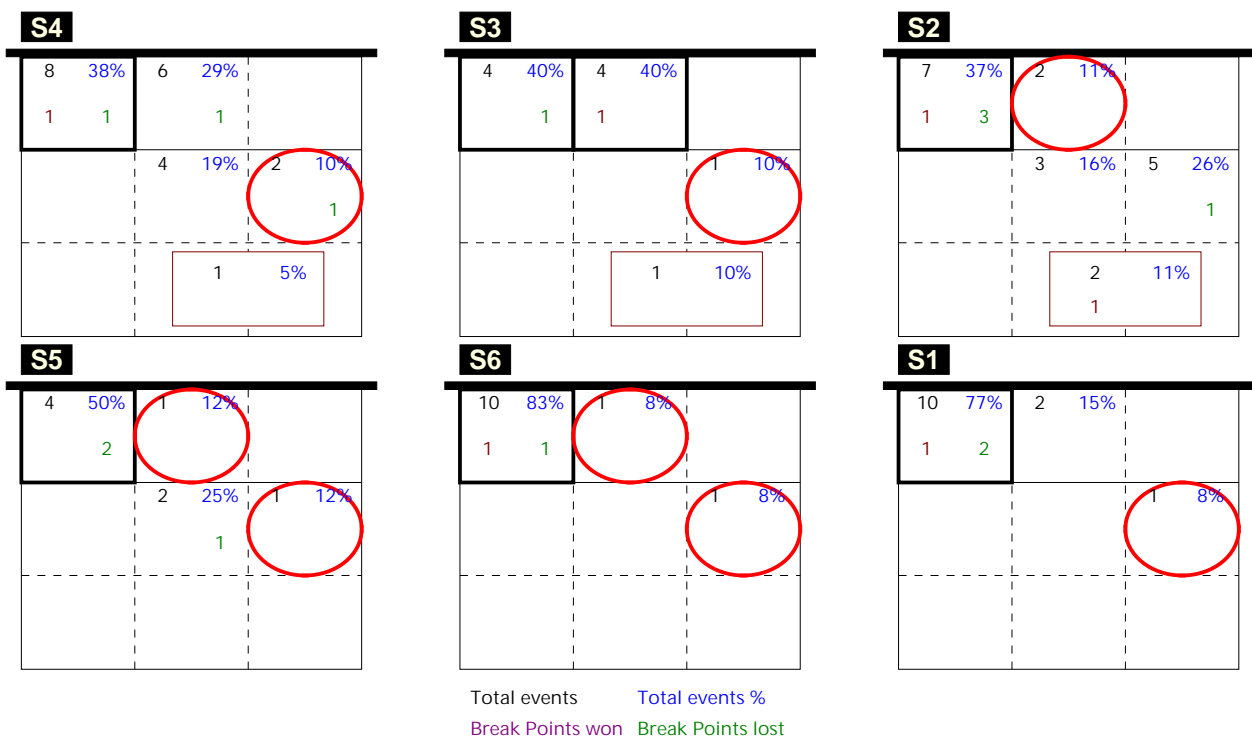

Newcastle Staffs Ladies	0	22	20	18		60	01/18/20	National League	Women's D2N
Manchester Marvels 1	3	25	25	25		75	11.30.00	Madeley, Nr. Crewe	

Analysis selection

Newcastle Staffs Ladies | Attack | Rotation detail