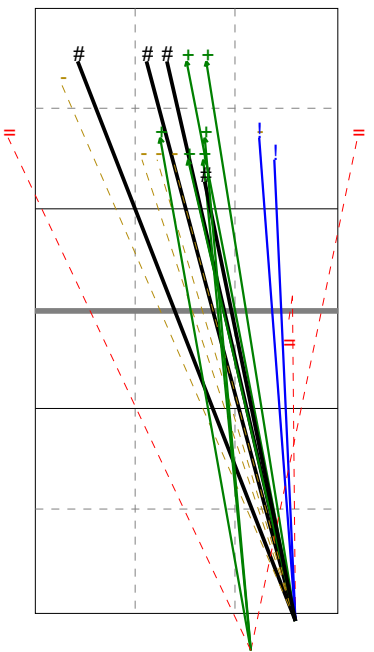

Newcastle Staffs Ladies	0	22	20	18		60	01/18/20	National League	Women's D2N
Manchester Marvels 1	3	25	25	25		75	11.30.00	Madeley, Nr. Crewe	

Analysis selection

Manchester Marvels 1 | Serve | Rotation detail

S1 Ind. *E% N = =% # /
5 75% 12 1 8% 2 0

S6 Ind. *E% N = =% # /
5 69% 13 1 8% 2 0

S5 Ind. *E% N = =% # /
6 69% 13 3 23% 4 0

S4 Ind. *E% N = =% # /
5 60% 20 3 15% 4 0