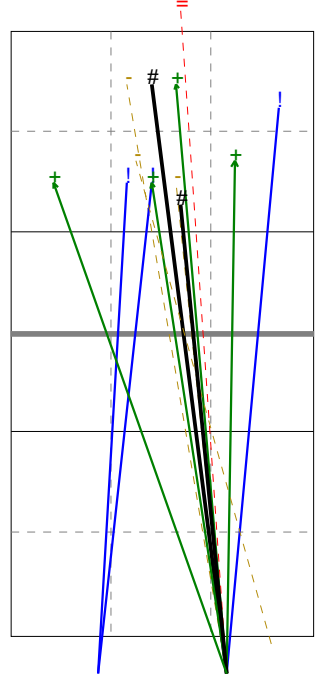

Newcastle Staffs Ladies	0	22	20	18		60	01/18/20	National League	Women's D2N
Manchester Marvels 1	3	25	25	25		75	11.30.00	Madeley, Nr. Crewe	

Analysis selection

Manchester Marvels 1 | Serve | Rotation detail

S1 Ind. *E% N = =% # /
5 75% 12 1 8% 2 0

S6 Ind. *E% N = =% # /
5 69% 13 1 8% 2 0

S5 Ind. *E% N = =% # /
6 69% 13 3 23% 4 0

S4 Ind. *E% N = =% # /
5 60% 20 3 15% 4 0