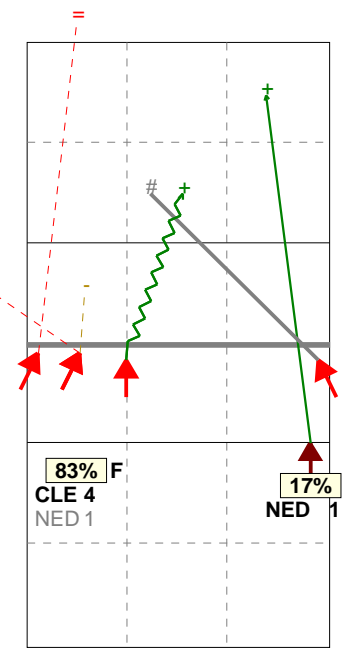

Analysis selection

Manchester Marvels 1 | Attack | Rotation detail

**S1** Ind. \*E% N # #% = /  
5 7% 14 3 21% 2 0

H: 57%(8) P: 7%(1) T: 36%(5)

**S6** Ind. \*E% N # #% = /  
4 -17 6 1 17% 2 0

H: 83%(5) P: 17%(1) T: (0)

**S5** Ind. \*E% N # #% = /  
7 33% 12 4 33% 0 0

H: 50%(6) P: 8%(1) T: 42%(5)

**S4** Ind. \*E% N # #% = /  
6 19% 21 8 38% 4 0

H: 81%(17) P: 10%(2) T: 10%(2)

**S3** Ind. \*E% N # #% = /  
6 14% 14 5 36% 3 0