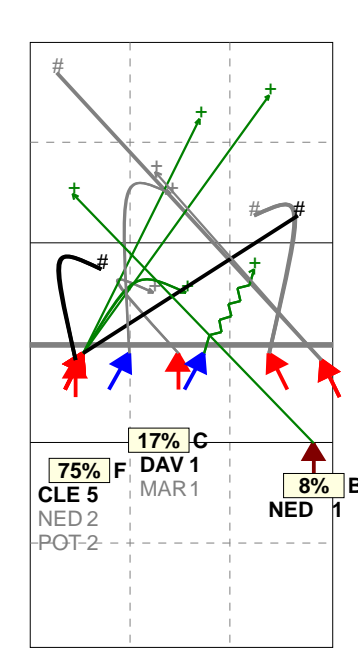

H: 50%(6) P: 8%(1) T: 42%(5)

S4 Ind. *E% N # #% = /
6 19% 21 8 38% 4 0