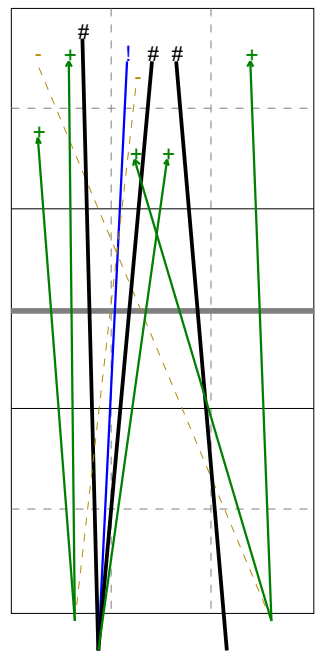

Newcastle Staffs Ladies	0	22	20	18		60	01/18/20	National League	Women's D2N
Manchester Marvels 1	3	25	25	25		75	11.30.00	Madeley, Nr. Crewe	

Analysis selection

Newcastle Staffs Ladies | Serve | Rotation detail

S1 Ind. *E% N = =% # /
4 62% 13 1 8% 2 0

S6 Ind. *E% N = =% # /
5 89% 9 1 11% 2 0

S5 Ind. *E% N = =% # /
5 40% 5 0 0% 0 0

S4 Ind. *E% N = =% # /
7 82% 11 0 0% 3 0