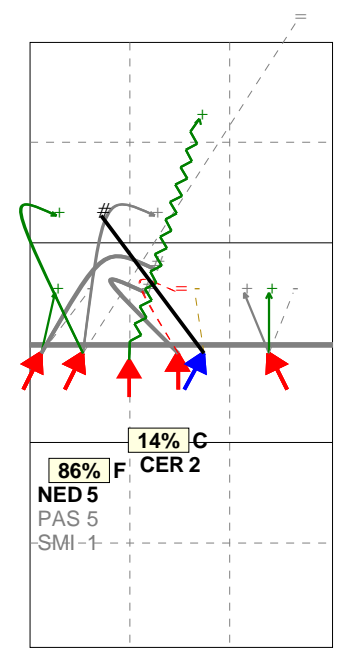

Newcastle Staffs Ladies	0	22	20	18		60	01/18/20	National League	Women's D2N
Manchester Marvels 1	3	25	25	25		75	11.30.00	Madeley, Nr. Crewe	

Analysis selection

Manchester Marvels 1 | Attack | Rotation detail

S1 Ind. *E% N # #% = /
5 7% 14 3 21% 2 0

H: 57%(8) P: 7%(1) T: 36%(5)

S6 Ind. *E% N # #% = /
4 -17 6 1 17% 2 0