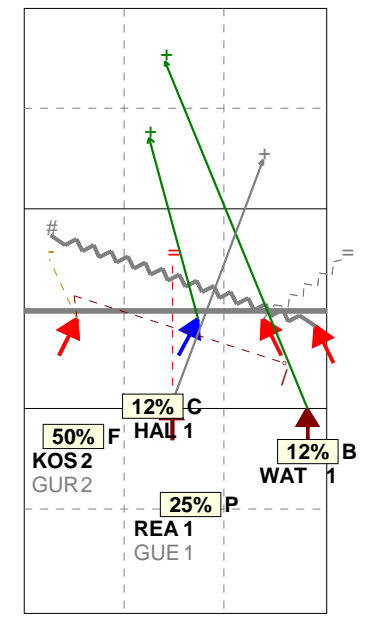

H: 62%(5) P: 25%(2) T: (0)

S4 Ind. *E% N # #% = /
4 -19 21 3 14% 5 2