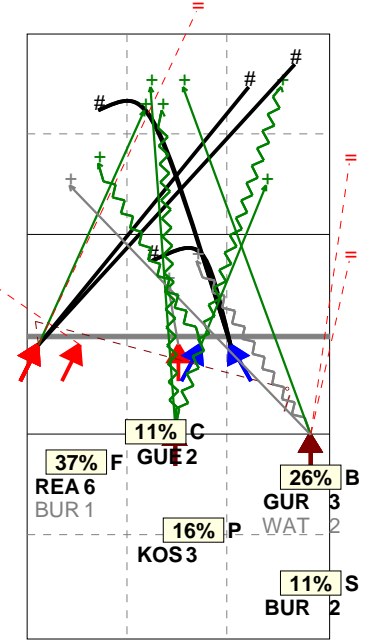

Analysis selection

Newcastle Staffs Ladies | Attack | Rotation detail

**S1** Ind. \*E% N # #% = /  
5 · 12 2 17% 2 0

H: 58%(7) P: 25%(3) T: 17%(2)

**S6** Ind. \*E% N # #% = /  
6 17% 12 3 25% 1 0

H: 50%(6) P: 25%(3) T: 25%(3)

**S5** Ind. \*E% N # #% = /  
4 -25 8 1 12% 2 1

H: 62%(5) P: 25%(2) T: (0)

**S4** Ind. \*E% N # #% = /  
4 -19 21 3 14% 5 2

H: 76%(16) P: 5%(1) T: 19%(4)

**S3** Ind. \*E% N # #% = /  
4 -10 10 2 20% 3 0

H: 80%(8) P: (0) T: 20%(2)

**S2** Ind. \*E% N # #% = /  
5 -5% 19 4 21% 4 1

H: 68%(13) P: 21%(4) T: 11%(2)

Legend: = (red circle), / (red circle), # (black square), Tip (grey line), Soft (wavy line), (yellow triangle), (blue triangle), (green triangle), (black square)